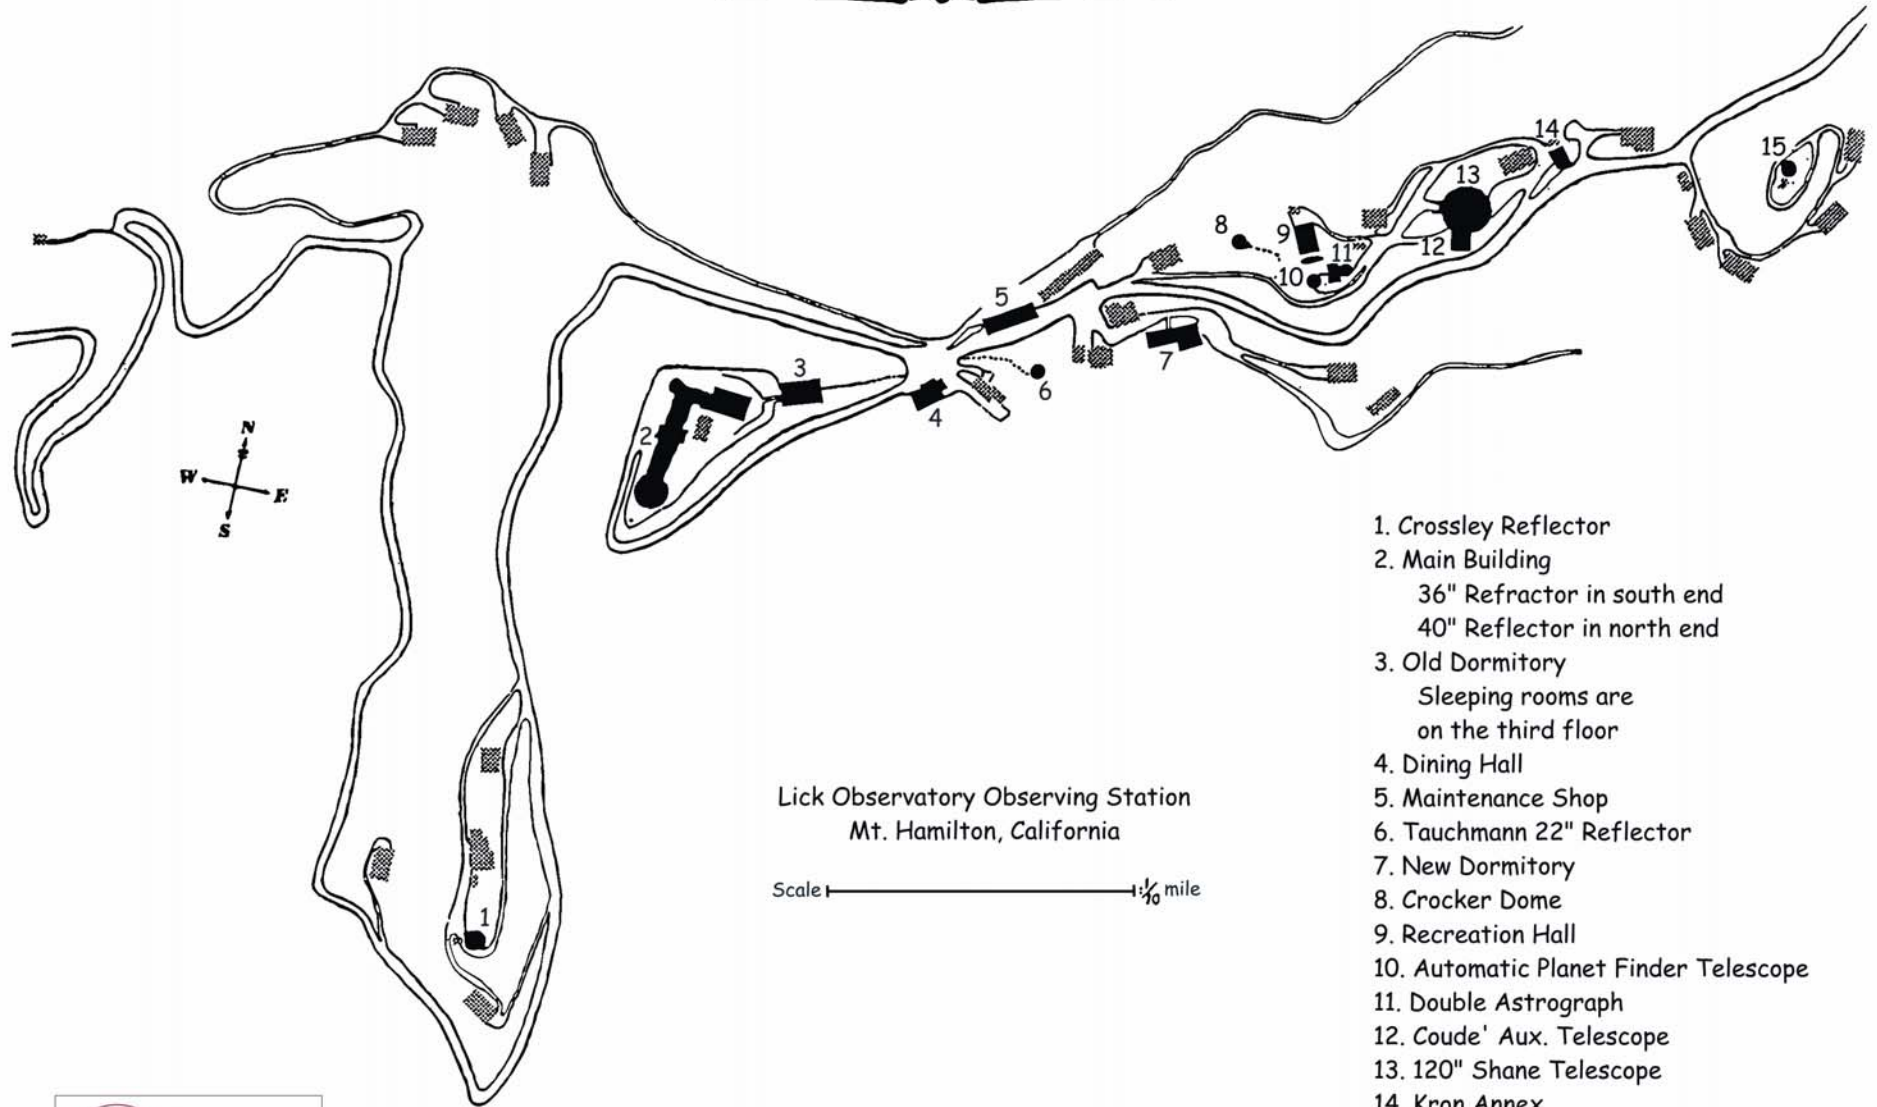

Welcome to Lick Observatory

Lick Observatory Observing Station
Mt. Hamilton, California

Scale |-----| 1/10 mile

1. Crossley Reflector
2. Main Building
36" Refractor in south end
40" Reflector in north end
3. Old Dormitory
Sleeping rooms are
on the third floor
4. Dining Hall
5. Maintenance Shop
6. Tauchmann 22" Reflector
7. New Dormitory
8. Crocker Dome
9. Recreation Hall
10. Automatic Planet Finder Telescope
11. Double Astrograph
12. Coude' Aux. Telescope
13. 120" Shane Telescope
14. Kron Annex
15. Katzman Automatic
Imaging Telescope